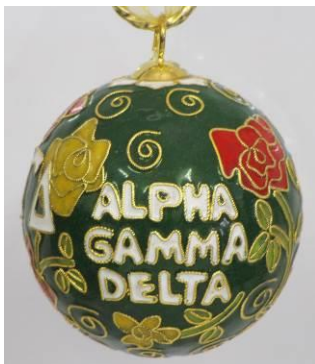

### Alpha Gamma Delta

#1498-O White Round Original

#5151-O Colored Background Round Original

#7485-O Multicolored Paisley

#4145-O Squirrel Mascot

#6054-O Psychedelic

#3316-B Rectangular Box

#4146-B Mini Pin Box