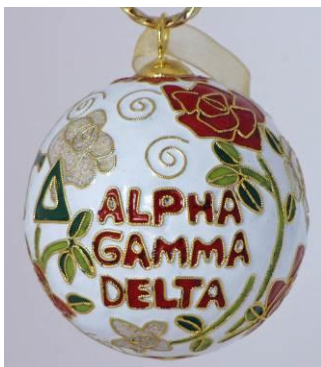

### Alpha Gamma Delta

#1498-O White Round Original

#5151-O Colored Background Round Original

#7485-O Multicolored Paisley

#4145-O Squirrel Mascot

#6054-O Psychedelic

#3316-B Rectangular Box

#4146-B Mini Pin Box