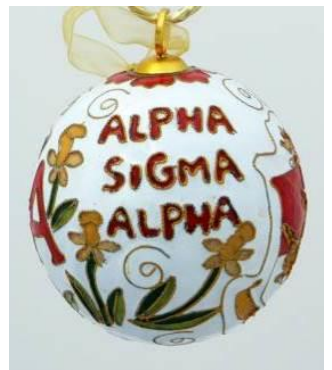

#1516-O White Round Original

#5154-O Colored Background Round Original

#7488-O Multicolored Paisley

#4243-O Ladybug Mascot

#6057-O Psychedelic

#3328-B Rectangular Box

#4242-B Mini Pin Box

THESE ARE ORIGINAL DESIGNS BY KITTY KELLER DESIGNS, LLC. ALL RIGHTS RESERVED
Without reservation, no portion of this design, in whole or in part may be reproduced in any form,
without the express permission and consent of Kitty Keller Designs, LLC.
© Copyright 2014 Kitty Keller Designs, LLC