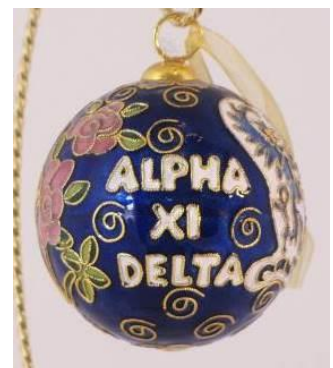

#4124-O White Round Original

#5155-O Colored Background Round Original

#7489-O Multicolored Paisley

#4126-0 BetXi Bear Mascot

#6058-O Psychedelic

#3318 -B Rectangular Box

#4127 -B Mini Pin Box

THESE ARE ORIGINAL DESIGNS BY KITTY KELLER DESIGNS, LLC. ALL RIGHTS RESERVED
Without reservation, no portion of this design, in whole or in part may be reproduced in any form,
without the express permission and consent of Kitty Keller Designs, LLC.