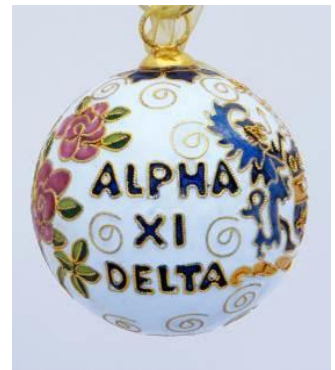

#4124-O White Round Original

#5155-O Colored Background Round Original

#7489-O Multicolored Paisley

#4126-0 BetXi Bear Mascot

#6058-O Psychedelic

#3318 -B Rectangular Box

#4127 -B Mini Pin Box

THESE ARE ORIGINAL DESIGNS BY KITTY KELLER DESIGNS, LLC. ALL RIGHTS RESERVED
Without reservation, no portion of this design, in whole or in part may be reproduced in any form,
without the express permission and consent of Kitty Keller Designs, LLC.