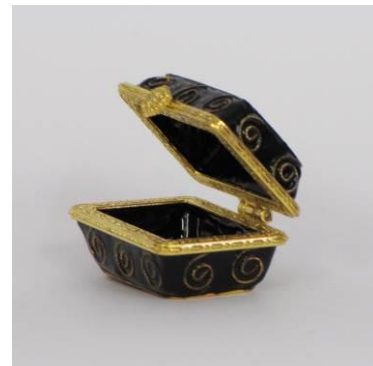

#1615-O White Round Original

#5161-O Colored Background Round Original

#7496-O Multicolored Paisley

#4002-O Kite Mascot

#6132-O Psychedelic

#3226-B Rectangular Box

#4001-B Mini Pin Box

THESE ARE ORIGINAL DESIGNS BY KITTY KELLER DESIGNS, LLC. ALL RIGHTS RESERVED
Without reservation, no portion of this design, in whole or in part may be reproduced in any form,
without the express permission and consent of Kitty Keller Designs, LLC.