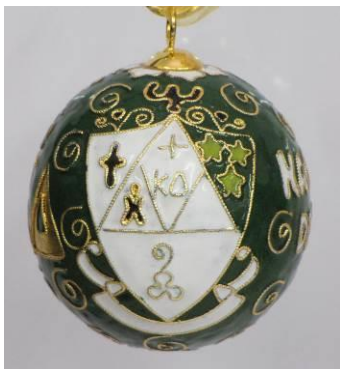

### Kappa Delta

#1558-O White Round Original

#5162-O Colored Background Round Original

#7497-O Multicolored Paisley

#3322-O Nautilus Mascot

#6063-O Psychedelic

#4408 -B Rectangular Box

#4193 -B Mini Pin Box