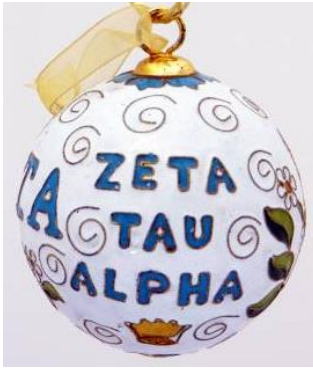

#1616-O White Round Original

#5171-O Colored Background Round Original

#7503-O Multicolored Paisley

#4031-O Crown Mascot

#6069-O Psychedelic

#3223-B Rectangular Box

#4223-B Mini Pin Box

THESE ARE ORIGINAL DESIGNS BY KITTY KELLER DESIGNS, LLC. ALL RIGHTS RESERVED
Without reservation, no portion of this design, in whole or in part may be reproduced in any form,
without the express permission and consent of Kitty Keller Designs, LLC.